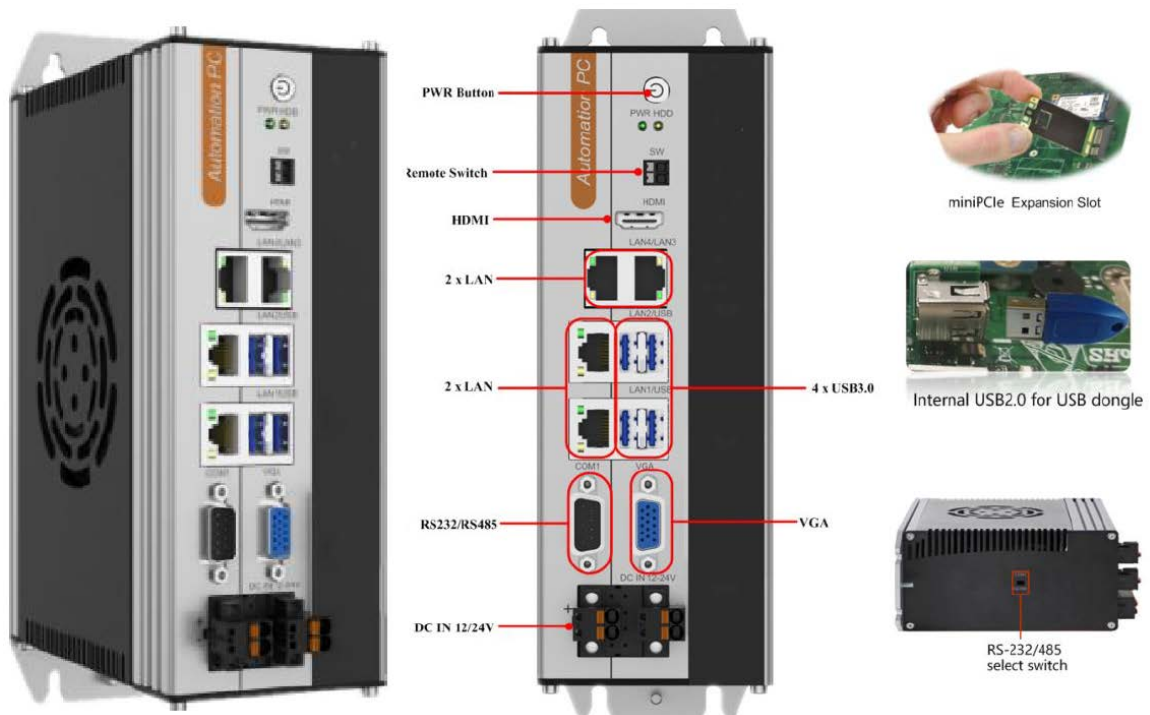

**Model:** APC-8123-4GL  
Automation Embedded PC with 8th Gen. Intel® Core™ i processor, 4 x GLAN, 1 x RS232/485, supporting Real-time OS ...

**Application:**

Factory Automation; Processor Automation; Intelligent Traffic Control; Vision Inspection ...

Specification	
Product Model	APC-8123-4GL
Processor	Supports 6/7/8 <sup>th</sup> Gen. Intel® Core™ / Pentium® / Celeron® processors for LGA 1151 socket
Memory	2 x DDR4 SO-DIMM Socket up to 64GB
Storage	Space for 1 x 2.5" HDD/SSD and 1 x mSATA
LAN	4 x Intel® i210 / i211, Gigabit LAN Controller
USB port	4 x USB 2.0/3.0 and 1 x USB 2.0 (internally)
COM port	1 x RS232/485, RS-485 supporting auto flow control
Graphic	<ul style="list-style-type: none"> <li>1 x VGA Port Supports the highest resolution 1920X1200 @60Hz</li> <li>1 x HDMI port Supports the highest resolution 4096x2304 @24Hz, 3840x2160 @60Hz</li> </ul>
Expansive interface	1 x full size Mini PCI-E slot with SIM holder for WIFI, 3/4/5G module
I/O port	4 x RJ45; 4 x USB 2.0/3.0; 1 x VGA; 1 x HDMI; 1 x RS232/RS485; 1 x Power Switch; 2 x DC input
Power Supply	12 - 24VDC (Redundant input)
Construction	Heavy duty steel and aluminum
Watchdog Timer	1 - 255 second programmable
Supporting OS	Windows 10; Linux; Real-time operating system (RTOS) such as VxWorks, INtime...
Environment	Operating temperature: -20 °C to 60 °C Storage temperature: -40 °C to 80 °C Storage humidity: 10% to 90% non-condensing Vibration: 17 to 500HZ 1G PTP; Shock: 1G /peak ( 11m sec)

Safety	CE/FCC/Rohs
Dimension W x H x D ( mm )	200 x 155 x 75

## Ordering Information

APC-8123-4GL	Automation PC with 4 x GLAN
Optional - Intel Processor	Refer to "Processor List"
Optional - Adapter	110-240VAC to 12 VDC 120 watt Power adapter
Optional - RAM	8 to 64GB DDR4 SO-DIMM RAM
Optional - SSD / HDD	128 GB to 2 TB SSD / HDD
Optional - OS	Windows 10 Professional or IoT Enterprise